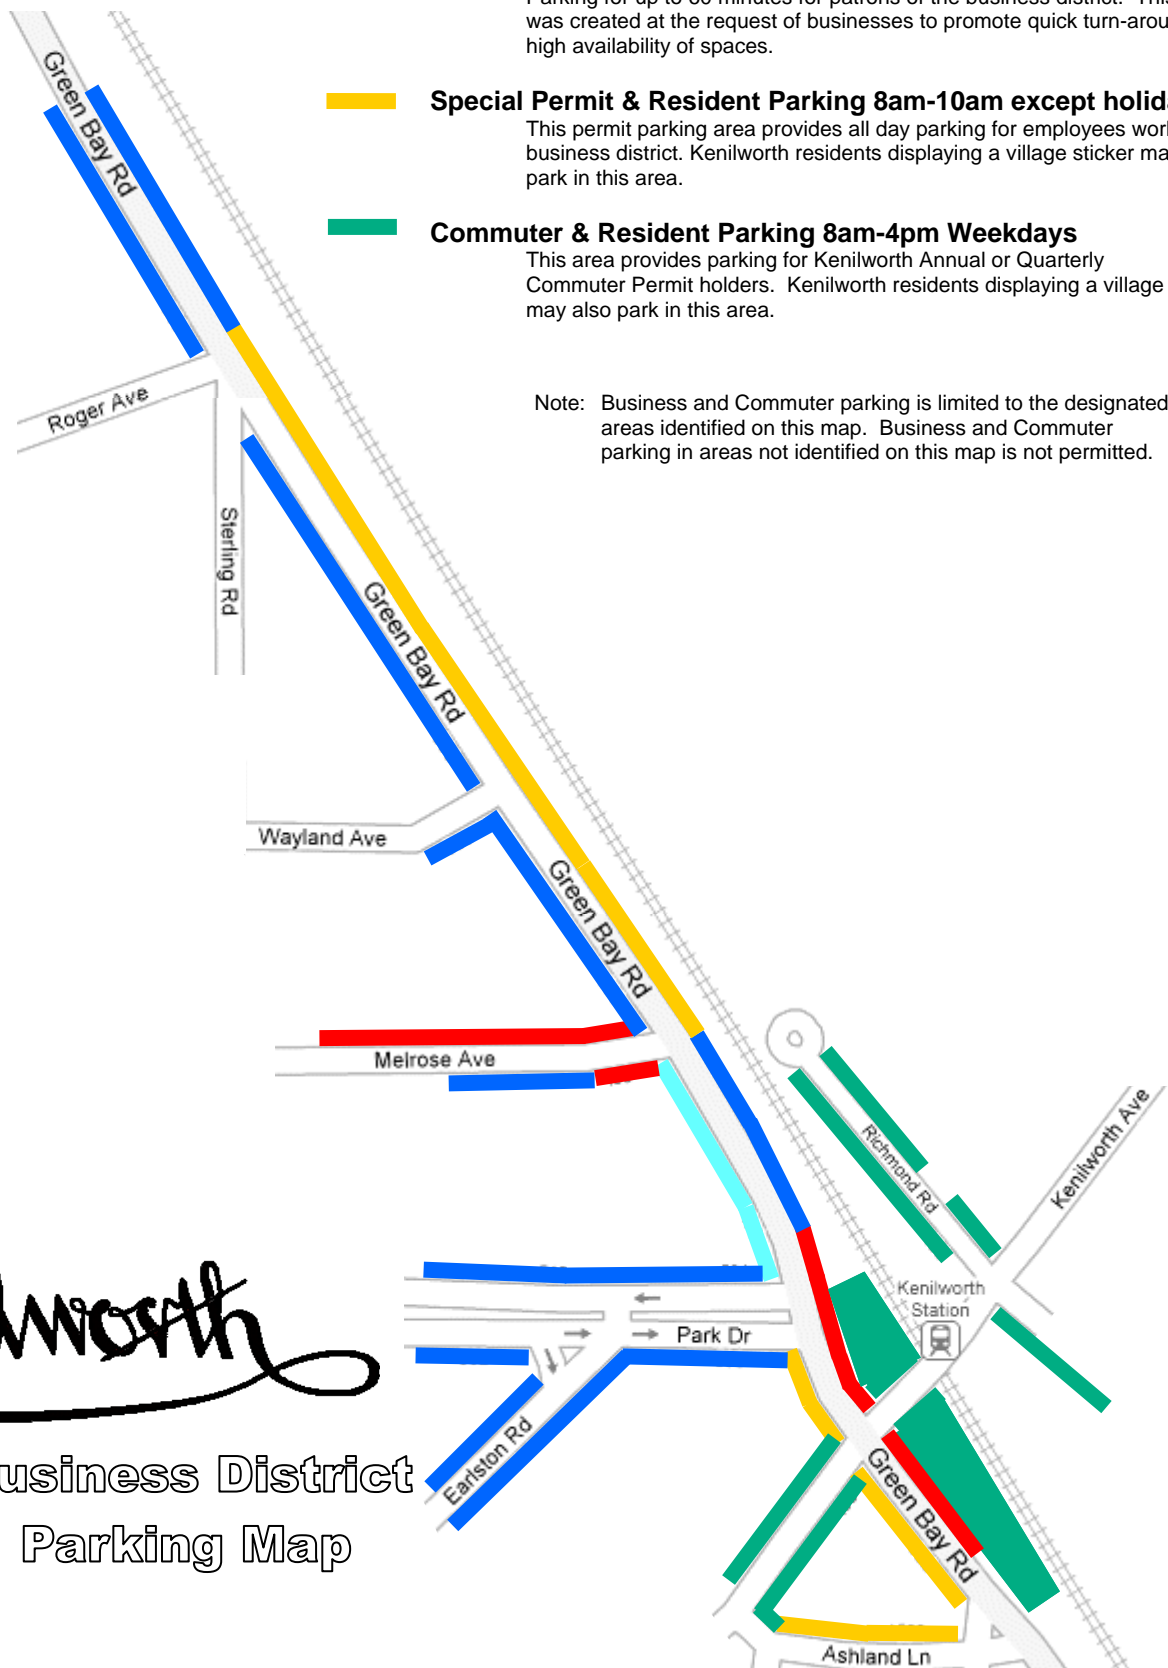

Red No Parking Anytime

Blue 90 minute parking 8am-5pm except Sundays or holidays
Parking for up to 90 minutes for patrons of the business district.

Cyan 60 minute parking 8am-5pm except Sundays or holidays
Parking for up to 60 minutes for patrons of the business district. This zone was created at the request of businesses to promote quick turn-around and high availability of spaces.

Yellow Special Permit & Resident Parking 8am-10am except holidays
This permit parking area provides all day parking for employees working in the business district. Kenilworth residents displaying a village sticker may also park in this area.

Green Commuter & Resident Parking 8am-4pm Weekdays
This area provides parking for Kenilworth Annual or Quarterly Commuter Permit holders. Kenilworth residents displaying a village sticker may also park in this area.

Note: Business and Commuter parking is limited to the designated areas identified on this map. Business and Commuter parking in areas not identified on this map is not permitted.

Kenilworth

Business District
Parking Map